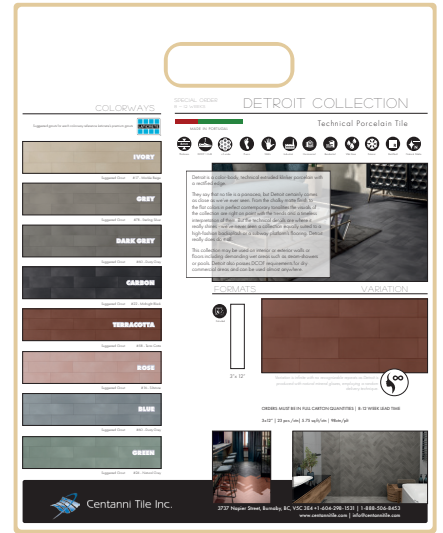

DEALER SAMPLEBOARD

25" x 34"
Sample board with 2 each of 3" x 12" full pieces of all colors.

Item Number: ALEDEDB

A & D SWATCHBOARD

12.75" x 16"
Sample board with 2.5" x 12" Swatches

Item Number: ALEDEA&D

DEALER BOARD BY SPECIAL REQUEST ONLY