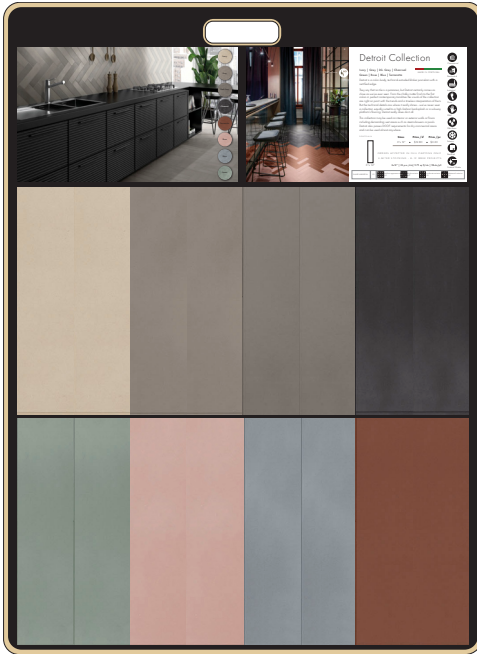

DEALER SAMPLEBOARD

25" x 34"
Sample board with 2 each of 3" x 12" full pieces of all colors.

Item Number: ALEDEDB

A & D SWATCHBOARD

12.75" x 16"
Sample board with 2.5" x 12" Swatches

Item Number: ALEDEA&D

DEALER BOARD BY SPECIAL REQUEST ONLY