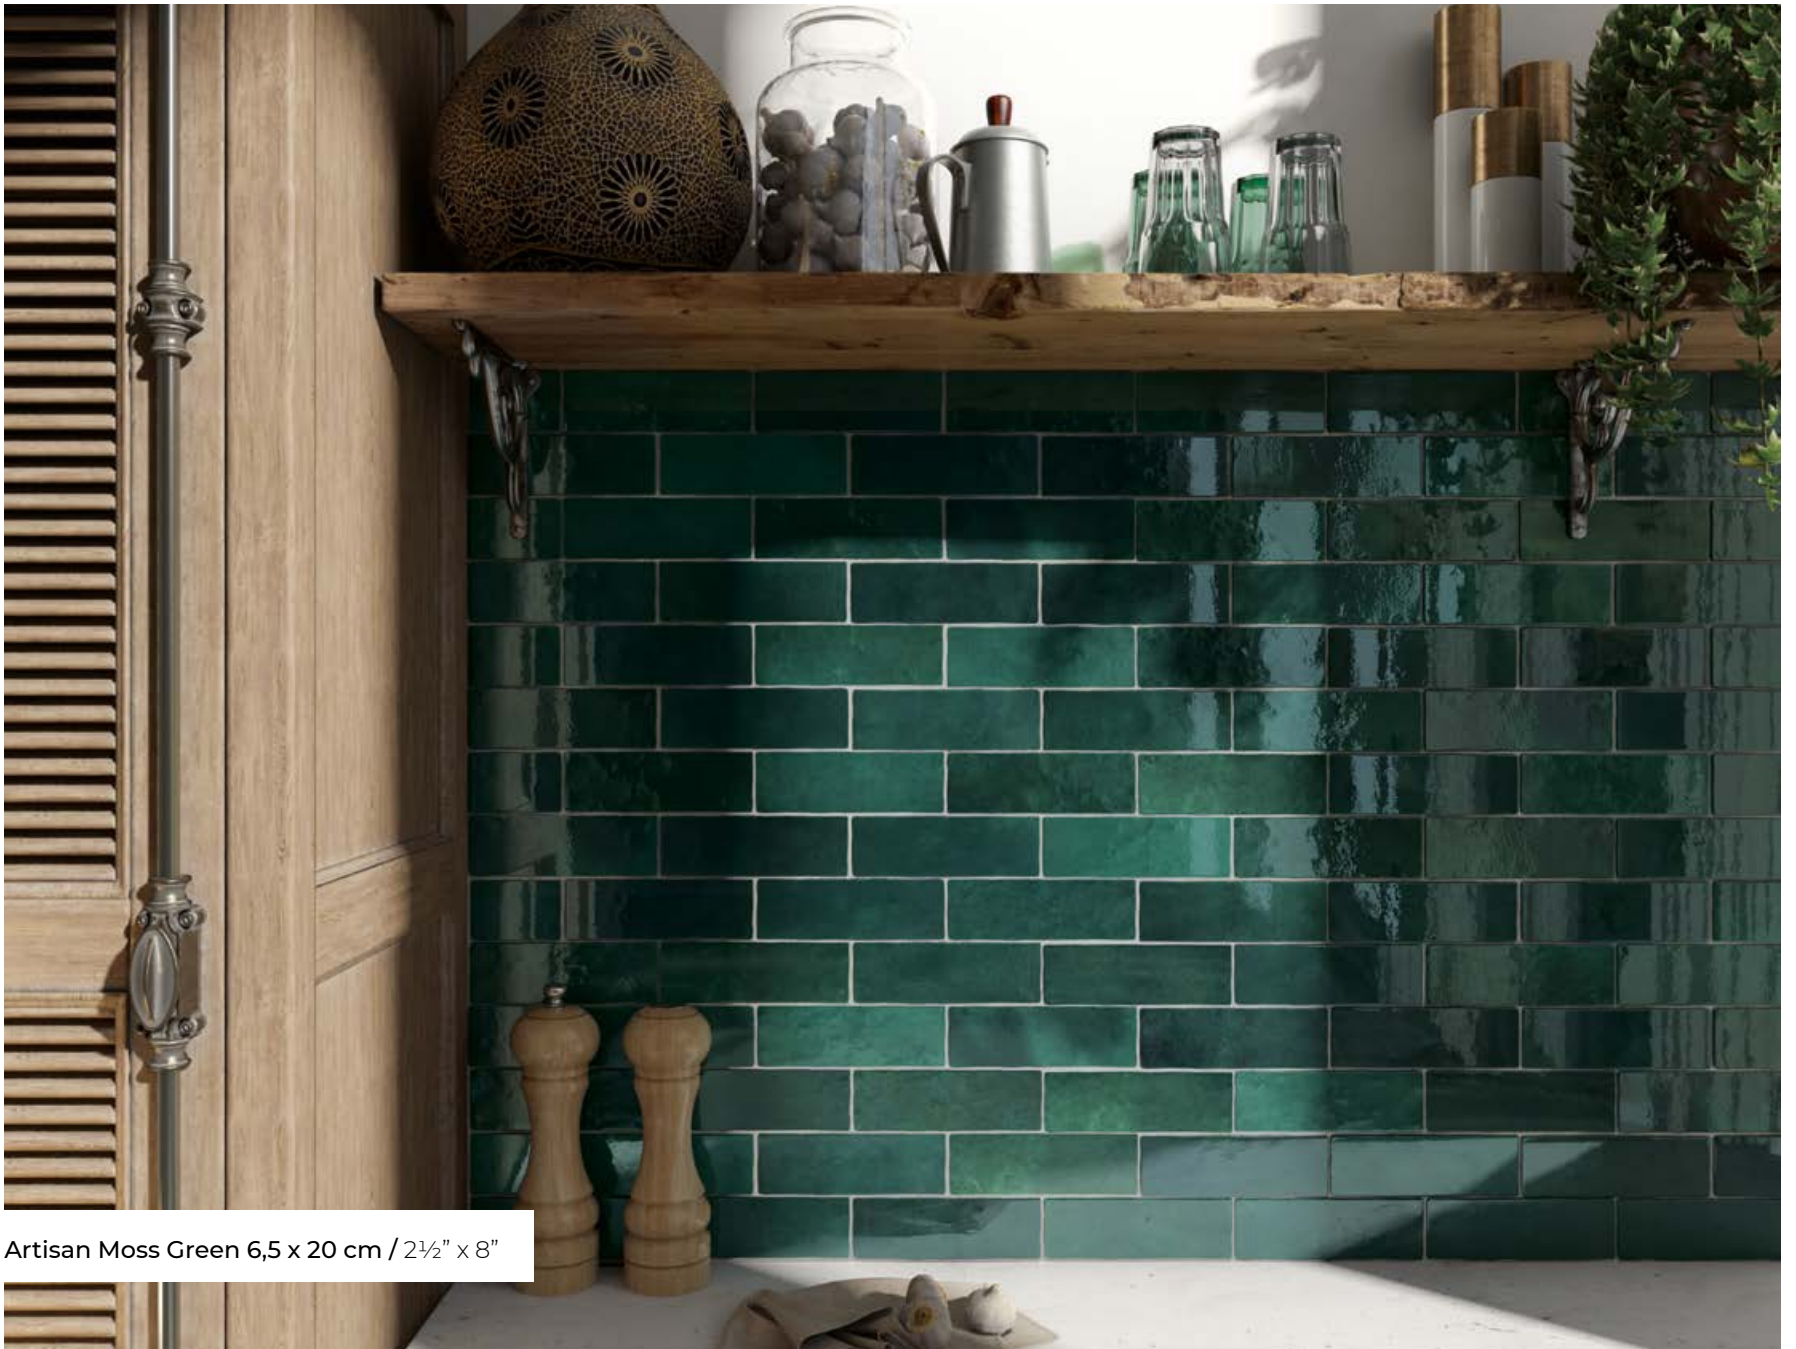

inspiration
gallery

Artisan Moss Green 6,5 x 20 cm / 2½" x 8"