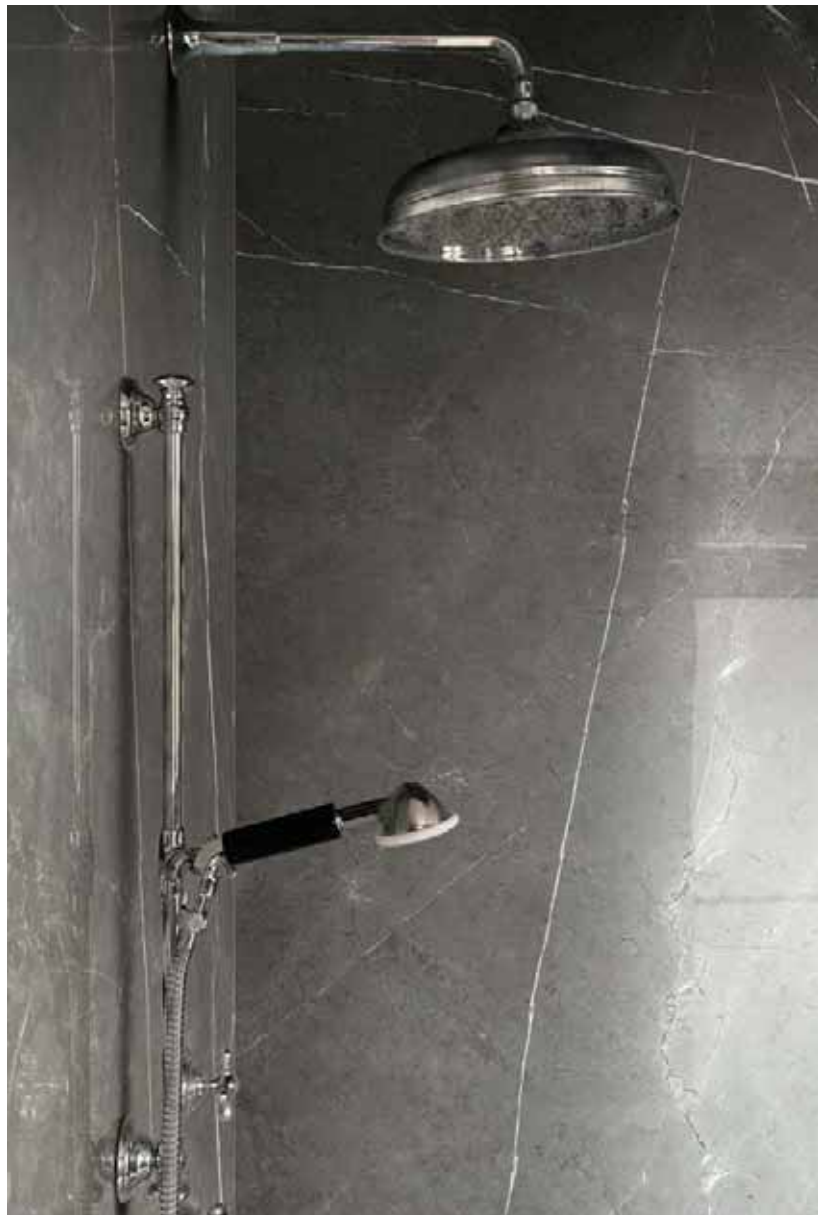

Wall: AMANI BRONZE glossy 120x280 47" x 110"  
Floor: AMANI BRONZE smooth 120x120 47" x 47"

Wall: AMANI BRONZE glossy 120x280 47<sup>1</sup>/<sub>8</sub>"x110<sup>1</sup>/<sub>8</sub>"  
Floor: AMANI BRONZE smooth 120x120 47<sup>1</sup>/<sub>8</sub>"x47<sup>1</sup>/<sub>8</sub>"