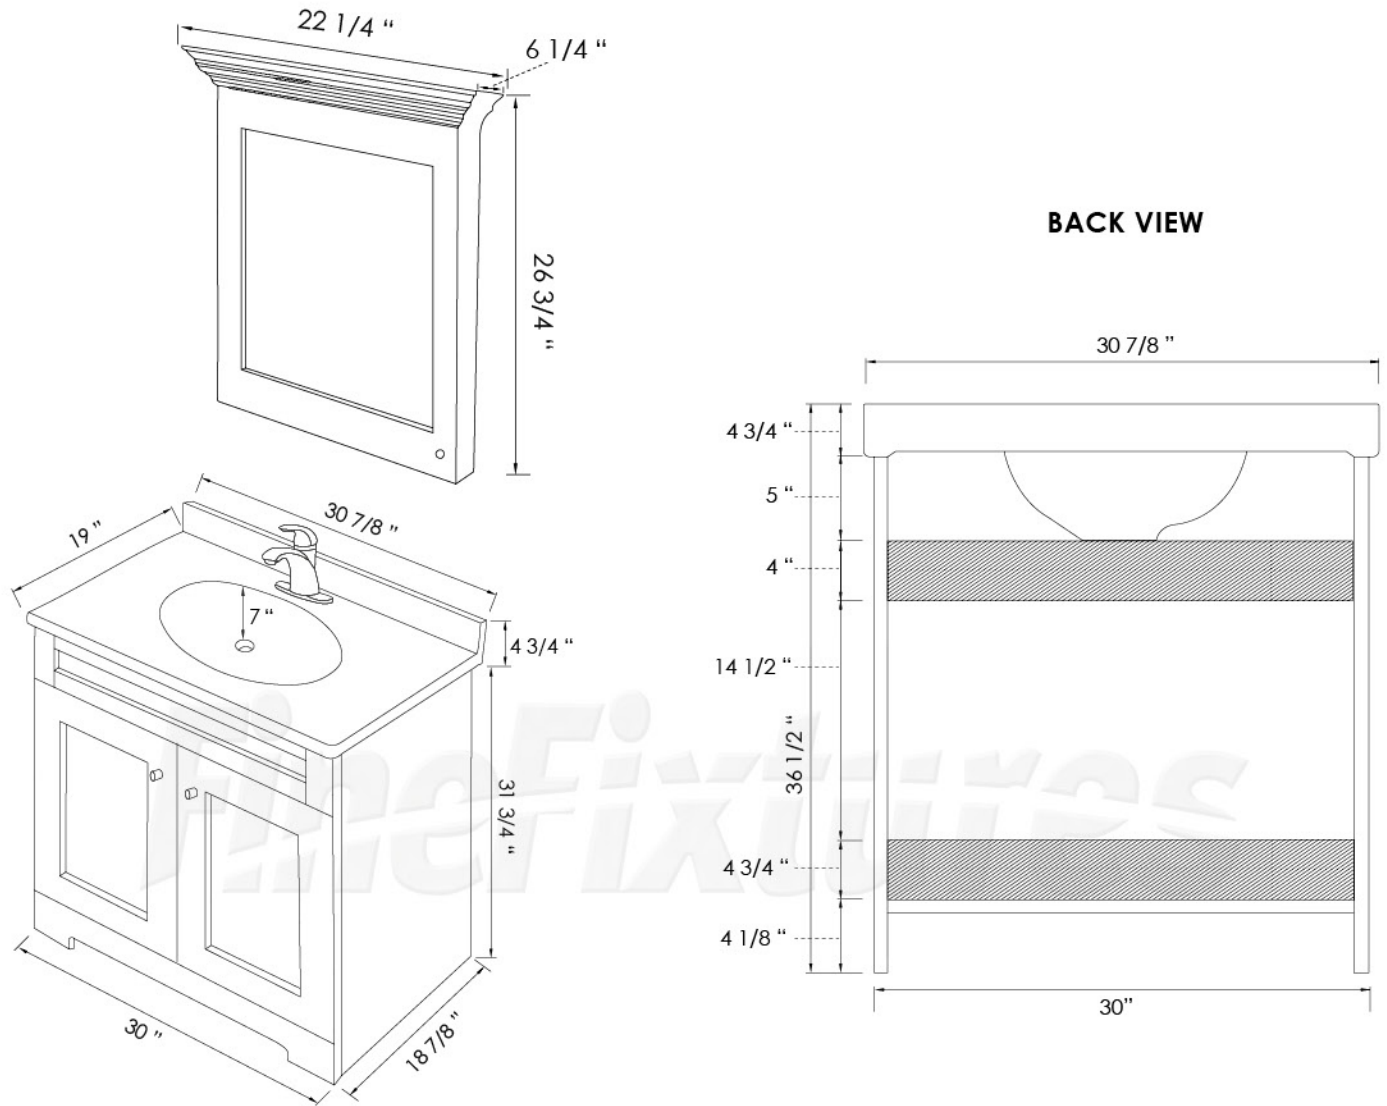

ITEM	MODEL NO.	COLOR	DIMENSIONS Width x Depth x Height
VANITY	BS1816B BS1816W	BLACK MATTE WHITE MATTE	18" X 16 5/8" X 31 3/4"
VITREOUS CHINA SINK	CT1917W CT1917BI	WHITE BISCUIT	19 1/4" X 17 1/2" X 3 3/4"
MEDICINE CABINET	BS2025B BS2025W	BLACK MATTE WHITE MATTE	22 1/4" X 6 1/4" X 26 3/4"

SHAKER 24" MARBLE SINK Specifications

SHAKER 24" CHINA SINK Specifications

ITEM	MODEL NO.	COLOR	DIMENSIONS Width x Depth x Height
VANITY	BS2418B BS2418W	BLACK MATTE WHITE MATTE	23 3/4" X 18 5/8" X 31 3/4"
CULTURED MARBLE SINK	MT2519W MT2519BO MT2519TC	WHITE BONE TERRA COTTA	24 7/8" X 18 7/8" X 3 3/8"
MEDICINE CABINET	BS2025B BS2025W	BLACK MATTE WHITE MATTE	22 1/4" X 6 1/4" X 26 3/4"

ITEM	MODEL NO.	COLOR	DIMENSIONS Width x Depth x Height
VANITY	BS2418B BS2418W	BLACK MATTE WHITE MATTE	23 3/4" X 18 5/8" X 31 3/4"
VITREOUS CHINA SINK	CT2519W CT2519BI	WHITE BISCUIT	25 3/4" X 19 3/4" X 3 3/8"
MEDICINE CABINET	BS2025B BS2025W	BLACK MATTE WHITE MATTE	22 1/4" X 6 1/4" X 26 3/4"

SHAKER 30" MARBLE SINK Specifications

ITEM	MODEL NO.	COLOR	DIMENSIONS Width x Depth x Height
VANITY	BS3018B BS3018W	BLACK MATTE WHITE MATTE	30" X 18 7/8" X 31 3/4"
CULTURED MARBLE SINK	MT3119W MT3119TC	WHITE TERRA COTTA	30 7/8" X 19" X 4 3/4"
MIRROR	BS2025B BS2025W	BLACK MATTE WHITE MATTE	22 1/4" X 6 1/4" X 26 3/4"