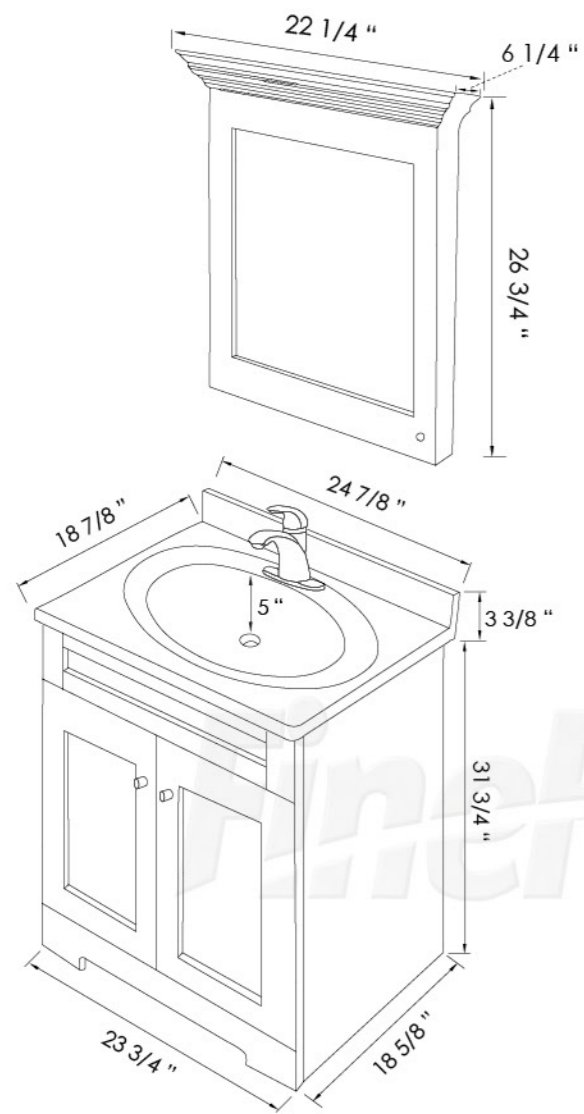

SHAKER 18" MARBLE SINK Specifications

SHAKER 18" CHINA SINK Specifications

ITEM	MODEL NO.	COLOR	DIMENSIONS Width x Depth x Height
VANITY	BS1816B BS1816W	BLACK MATTE WHITE MATTE	18" X 16 5/8" X 31 3/4"
CULTURED MARBLE SINK	MT1917W MT1917BO MT1917TC	WHITE BONE TERRA COTTA	18 5/8" X 16 7/8" X 3"
MEDICINE CABINET	BS2025B BS2025W	BLACK MATTE WHITE MATTE	22 1/4" X 6 1/4" X 26 3/4"

ITEM	MODEL NO.	COLOR	DIMENSIONS Width x Depth x Height
VANITY	BS1816B BS1816W	BLACK MATTE WHITE MATTE	18" X 16 5/8" X 31 3/4"
VITREOUS CHINA SINK	CT1917W CT1917BI	WHITE BISCUIT	19 1/4" X 17 1/2" X 3 3/4"
MEDICINE CABINET	BS2025B BS2025W	BLACK MATTE WHITE MATTE	22 1/4" X 6 1/4" X 26 3/4"

SHAKER 24" MARBLE SINK Specifications

SHAKER 24" CHINA SINK Specifications

ITEM	MODEL NO.	COLOR	DIMENSIONS Width x Depth x Height
VANITY	BS2418B BS2418W	BLACK MATTE WHITE MATTE	23 3/4" X 18 5/8" X 31 3/4"
CULTURED MARBLE SINK	MT2519W MT2519BO MT2519TC	WHITE BONE TERRA COTTA	24 7/8" X 18 7/8" X 3 3/8"
MEDICINE CABINET	BS2025B BS2025W	BLACK MATTE WHITE MATTE	22 1/4" X 6 1/4" X 26 3/4"

ITEM	MODEL NO.	COLOR	DIMENSIONS Width x Depth x Height
VANITY	BS2418B BS2418W	BLACK MATTE WHITE MATTE	23 3/4" X 18 5/8" X 31 3/4"
VITREOUS CHINA SINK	CT2519W CT2519BI	WHITE BISCUIT	25 3/4" X 19 3/4" X 3 3/8"
MEDICINE CABINET	BS2025B BS2025W	BLACK MATTE WHITE MATTE	22 1/4" X 6 1/4" X 26 3/4"