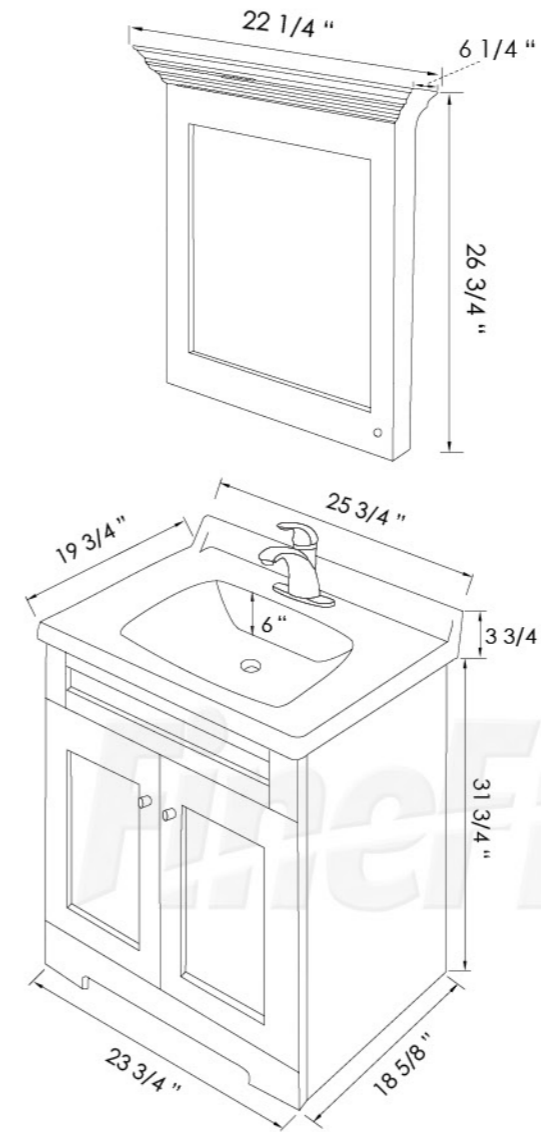

SHAKER 18" MARBLE SINK Specifications

SHAKER 18" CHINA SINK Specifications

ITEM	MODEL NO.	COLOR	DIMENSIONS Width x Depth x Height
VANITY	BS1816B BS1816W	BLACK MATTE WHITE MATTE	18" X 16 5/8" X 31 3/4"
CULTURED MARBLE SINK	MT1917W MT1917BO MT1917TC	WHITE BONE TERRA COTTA	18 5/8" X 16 7/8" X 3"
MEDICINE CABINET	BS2025B BS2025W	BLACK MATTE WHITE MATTE	22 1/4" X 6 1/4" X 26 3/4"

ITEM	MODEL NO.	COLOR	DIMENSIONS Width x Depth x Height
VANITY	BS1816B BS1816W	BLACK MATTE WHITE MATTE	18" X 16 5/8" X 31 3/4"
VITREOUS CHINA SINK	CT1917W CT1917BI	WHITE BISCUIT	19 1/4" X 17 1/2" X 3 3/4"
MEDICINE CABINET	BS2025B BS2025W	BLACK MATTE WHITE MATTE	22 1/4" X 6 1/4" X 26 3/4"

SHAKER 24" MARBLE SINK Specifications

SHAKER 24" CHINA SINK Specifications

ITEM	MODEL NO.	COLOR	DIMENSIONS Width x Depth x Height
VANITY	BS2418B BS2418W	BLACK MATTE WHITE MATTE	23 3/4" X 18 5/8" X 31 3/4"
CULTURED MARBLE SINK	MT2519W MT2519BO MT2519TC	WHITE BONE TERRA COTTA	24 7/8" X 18 7/8" X 3 3/8"
MEDICINE CABINET	BS2025B BS2025W	BLACK MATTE WHITE MATTE	22 1/4" X 6 1/4" X 26 3/4"

ITEM	MODEL NO.	COLOR	DIMENSIONS Width x Depth x Height
VANITY	BS2418B BS2418W	BLACK MATTE WHITE MATTE	23 3/4" X 18 5/8" X 31 3/4"
VITREOUS CHINA SINK	CT2519W CT2519BI	WHITE BISCUIT	25 3/4" X 19 3/4" X 3 3/8"
MEDICINE CABINET	BS2025B BS2025W	BLACK MATTE WHITE MATTE	22 1/4" X 6 1/4" X 26 3/4"