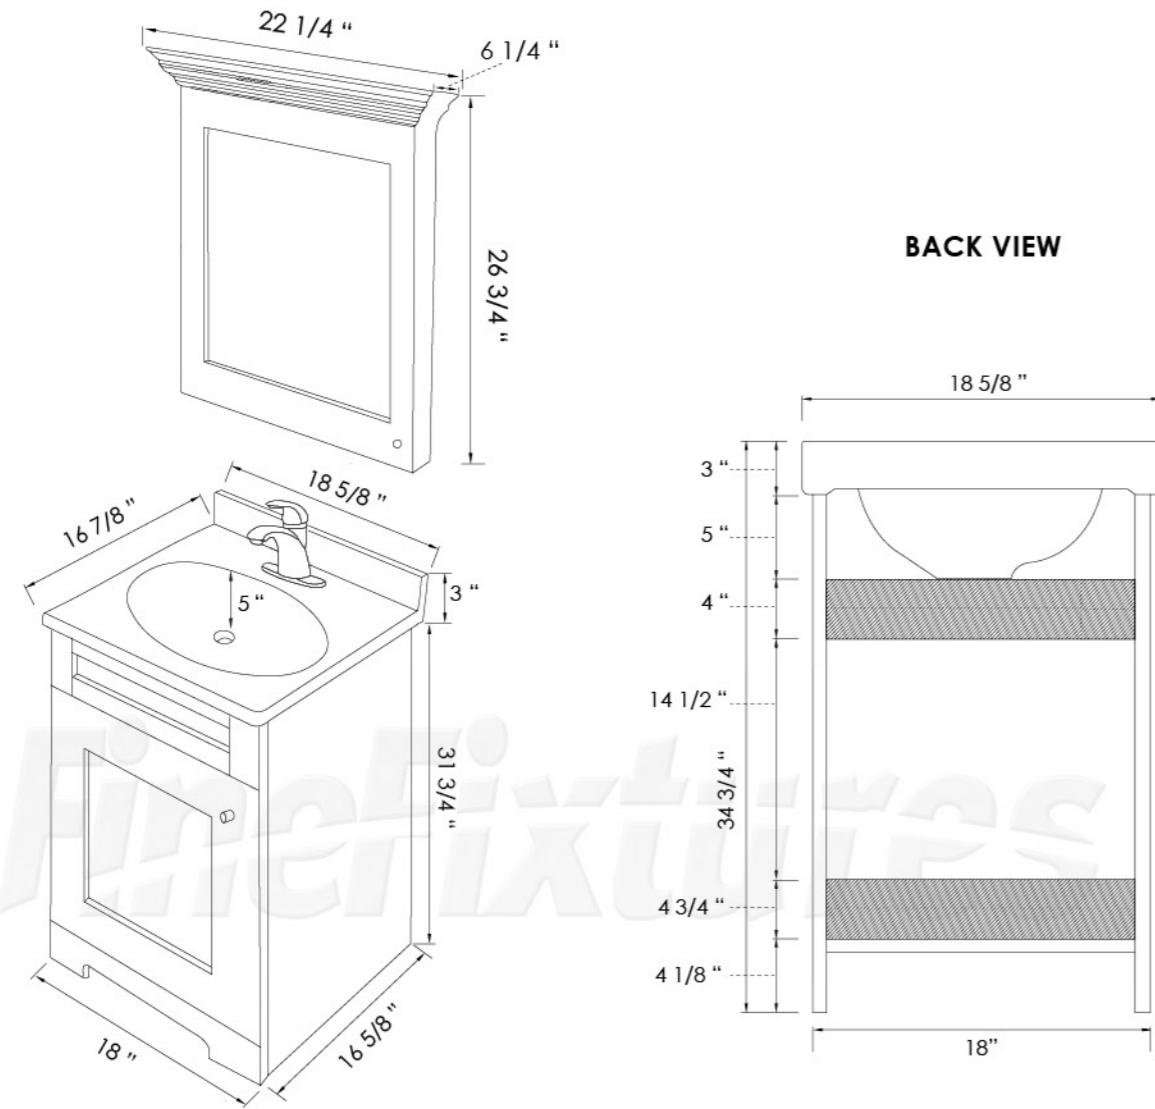

SHAKER 18" MARBLE SINK Specifications

SHAKER 18" CHINA SINK Specifications

ITEM	MODEL NO.	COLOR	DIMENSIONS Width x Depth x Height
VANITY	BS1816B BS1816W	BLACK MATTE WHITE MATTE	18" X 16 5/8" X 31 3/4"
CULTURED MARBLE SINK	MT1917W MT1917BO MT1917TC	WHITE BONE TERRA COTTA	18 5/8" X 16 7/8" X 3"
MEDICINE CABINET	BS2025B BS2025W	BLACK MATTE WHITE MATTE	22 1/4" X 6 1/4" X 26 3/4"

ITEM	MODEL NO.	COLOR	DIMENSIONS Width x Depth x Height
VANITY	BS1816B BS1816W	BLACK MATTE WHITE MATTE	18" X 16 5/8" X 31 3/4"
VITREOUS CHINA SINK	CT1917W CT1917BI	WHITE BISCUIT	19 1/4" X 17 1/2" X 3 3/4"
MEDICINE CABINET	BS2025B BS2025W	BLACK MATTE WHITE MATTE	22 1/4" X 6 1/4" X 26 3/4"

SHAKER 24" MARBLE SINK Specifications

SHAKER 24" CHINA SINK Specifications

ITEM	MODEL NO.	COLOR	DIMENSIONS Width x Depth x Height
VANITY	BS2418B BS2418W	BLACK MATTE WHITE MATTE	23 3/4" X 18 5/8" X 31 3/4"
CULTURED MARBLE SINK	MT2519W MT2519BO MT2519TC	WHITE BONE TERRA COTTA	24 7/8" X 18 7/8" X 3 3/8"
MEDICINE CABINET	BS2025B BS2025W	BLACK MATTE WHITE MATTE	22 1/4" X 6 1/4" X 26 3/4"

ITEM	MODEL NO.	COLOR	DIMENSIONS Width x Depth x Height
VANITY	BS2418B BS2418W	BLACK MATTE WHITE MATTE	23 3/4" X 18 5/8" X 31 3/4"
VITREOUS CHINA SINK	CT2519W CT2519BI	WHITE BISCUIT	25 3/4" X 19 3/4" X 3 3/8"
MEDICINE CABINET	BS2025B BS2025W	BLACK MATTE WHITE MATTE	22 1/4" X 6 1/4" X 26 3/4"