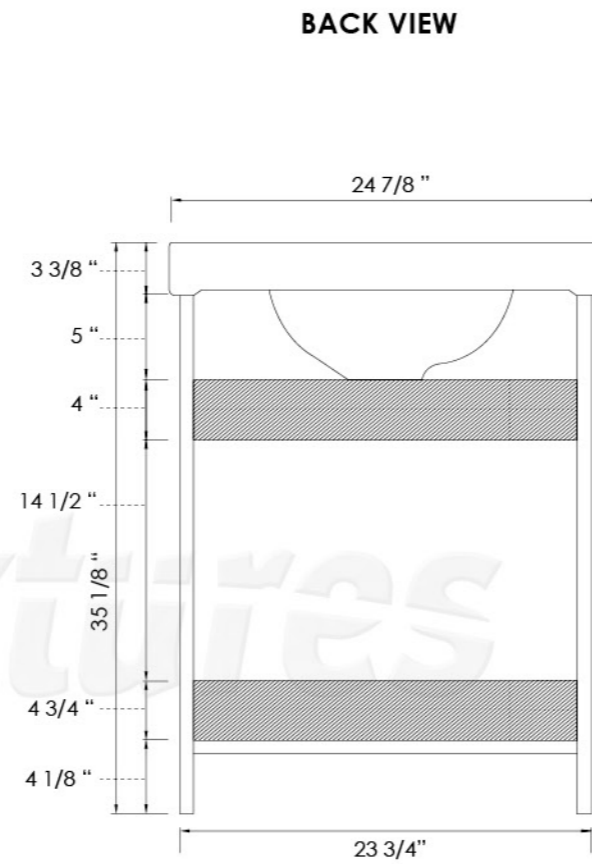

SHAKER 18" MARBLE SINK Specifications

SHAKER 18" CHINA SINK Specifications

ITEM	MODEL NO.	COLOR	DIMENSIONS Width x Depth x Height
VANITY	BS1816B BS1816W	BLACK MATTE WHITE MATTE	18" X 16 5/8" X 31 3/4"
CULTURED MARBLE SINK	MT1917W MT1917BO MT1917TC	WHITE BONE TERRA COTTA	18 5/8" X 16 7/8" X 3"
MEDICINE CABINET	BS2025B BS2025W	BLACK MATTE WHITE MATTE	22 1/4" X 6 1/4" X 26 3/4"

ITEM	MODEL NO.	COLOR	DIMENSIONS Width x Depth x Height
VANITY	BS1816B BS1816W	BLACK MATTE WHITE MATTE	18" X 16 5/8" X 31 3/4"
VITREOUS CHINA SINK	CT1917W CT1917BI	WHITE BISCUIT	19 1/4" X 17 1/2" X 3 3/4"
MEDICINE CABINET	BS2025B BS2025W	BLACK MATTE WHITE MATTE	22 1/4" X 6 1/4" X 26 3/4"

SHAKER 24" MARBLE SINK Specifications

SHAKER 24" CHINA SINK Specifications

ITEM	MODEL NO.	COLOR	DIMENSIONS Width x Depth x Height
VANITY	BS2418B BS2418W	BLACK MATTE WHITE MATTE	23 3/4" X 18 5/8" X 31 3/4"
CULTURED MARBLE SINK	MT2519W MT2519BO MT2519TC	WHITE BONE TERRA COTTA	24 7/8" X 18 7/8" X 3 3/8"
MEDICINE CABINET	BS2025B BS2025W	BLACK MATTE WHITE MATTE	22 1/4" X 6 1/4" X 26 3/4"

ITEM	MODEL NO.	COLOR	DIMENSIONS Width x Depth x Height
VANITY	BS2418B BS2418W	BLACK MATTE WHITE MATTE	23 3/4" X 18 5/8" X 31 3/4"
VITREOUS CHINA SINK	CT2519W CT2519BI	WHITE BISCUIT	25 3/4" X 19 3/4" X 3 3/8"
MEDICINE CABINET	BS2025B BS2025W	BLACK MATTE WHITE MATTE	22 1/4" X 6 1/4" X 26 3/4"