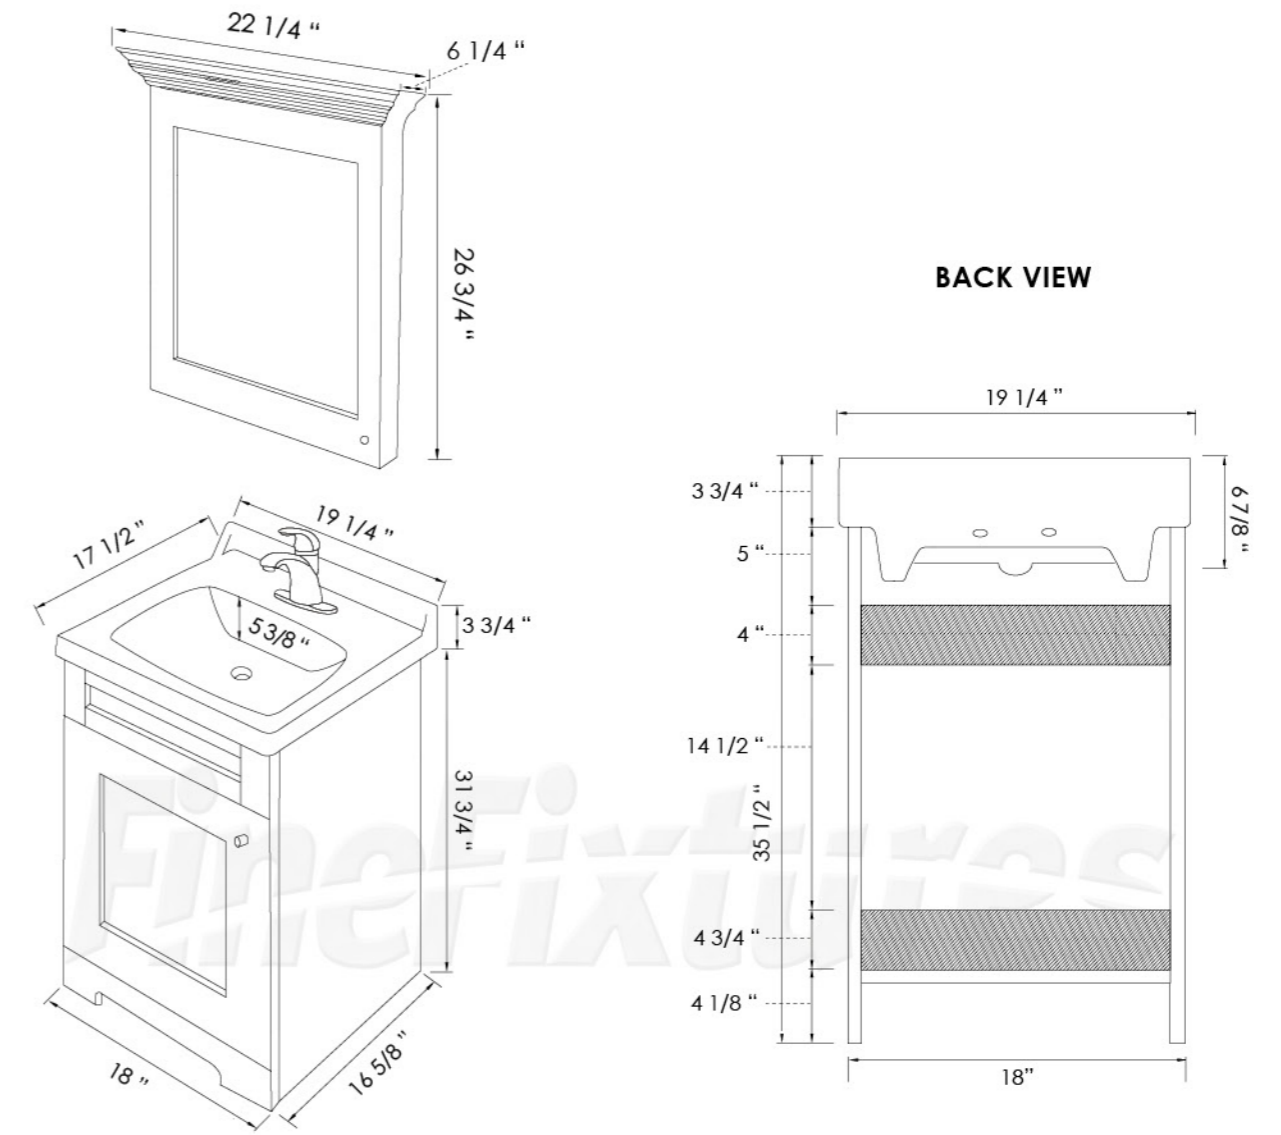

SHAKER 18" MARBLE SINK Specifications

SHAKER 18" CHINA SINK Specifications

ITEM	MODEL NO.	COLOR	DIMENSIONS Width x Depth x Height
VANITY	BS1816B BS1816W	BLACK MATTE WHITE MATTE	18" X 16 5/8" X 31 3/4"
CULTURED MARBLE SINK	MT1917W MT1917BO MT1917TC	WHITE BONE TERRA COTTA	18 5/8" X 16 7/8" X 3"
MEDICINE CABINET	BS2025B BS2025W	BLACK MATTE WHITE MATTE	22 1/4" X 6 1/4" X 26 3/4"

ITEM	MODEL NO.	COLOR	DIMENSIONS Width x Depth x Height
VANITY	BS1816B BS1816W	BLACK MATTE WHITE MATTE	18" X 16 5/8" X 31 3/4"
VITREOUS CHINA SINK	CT1917W CT1917BI	WHITE BISCUIT	19 1/4" X 17 1/2" X 3 3/4"
MEDICINE CABINET	BS2025B BS2025W	BLACK MATTE WHITE MATTE	22 1/4" X 6 1/4" X 26 3/4"

SHAKER 24" MARBLE SINK Specifications

SHAKER 24" CHINA SINK Specifications

ITEM	MODEL NO.	COLOR	DIMENSIONS Width x Depth x Height
VANITY	BS2418B BS2418W	BLACK MATTE WHITE MATTE	23 3/4" X 18 5/8" X 31 3/4"
CULTURED MARBLE SINK	MT2519W MT2519BO MT2519TC	WHITE BONE TERRA COTTA	24 7/8" X 18 7/8" X 3 3/8"
MEDICINE CABINET	BS2025B BS2025W	BLACK MATTE WHITE MATTE	22 1/4" X 6 1/4" X 26 3/4"

ITEM	MODEL NO.	COLOR	DIMENSIONS Width x Depth x Height
VANITY	BS2418B BS2418W	BLACK MATTE WHITE MATTE	23 3/4" X 18 5/8" X 31 3/4"
VITREOUS CHINA SINK	CT2519W CT2519BI	WHITE BISCUIT	25 3/4" X 19 3/4" X 3 3/8"
MEDICINE CABINET	BS2025B BS2025W	BLACK MATTE WHITE MATTE	22 1/4" X 6 1/4" X 26 3/4"