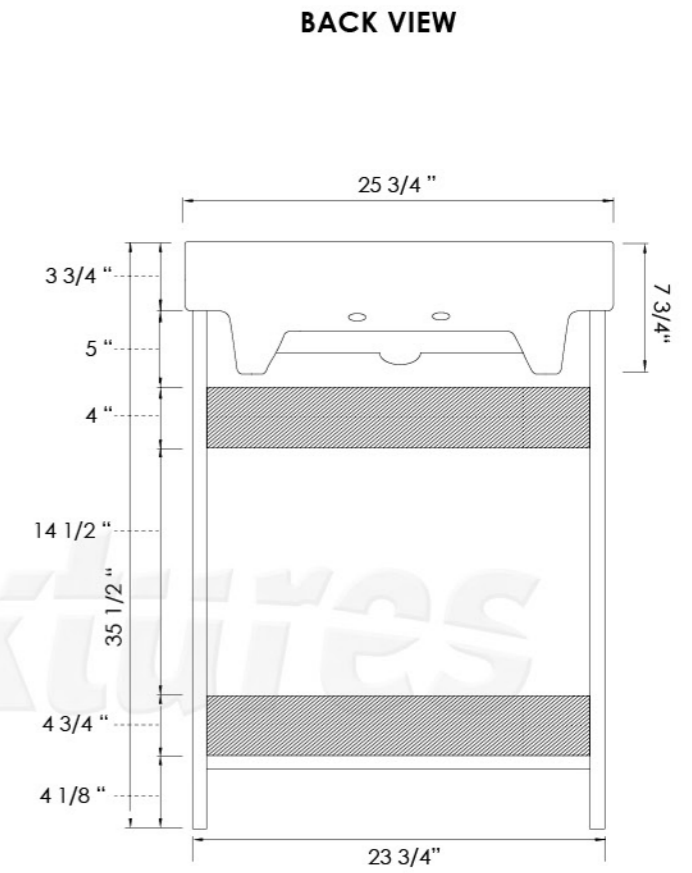

SHAKER 18" MARBLE SINK Specifications

SHAKER 18" CHINA SINK Specifications

ITEM	MODEL NO.	COLOR	DIMENSIONS Width x Depth x Height
VANITY	BS1816B BS1816W	BLACK MATTE WHITE MATTE	18" X 16 5/8" X 31 3/4"
CULTURED MARBLE SINK	MT1917W MT1917BO MT1917TC	WHITE BONE TERRA COTTA	18 5/8" X 16 7/8" X 3"
MEDICINE CABINET	BS2025B BS2025W	BLACK MATTE WHITE MATTE	22 1/4" X 6 1/4" X 26 3/4"

ITEM	MODEL NO.	COLOR	DIMENSIONS Width x Depth x Height
VANITY	BS1816B BS1816W	BLACK MATTE WHITE MATTE	18" X 16 5/8" X 31 3/4"
VITREOUS CHINA SINK	CT1917W CT1917BI	WHITE BISCUIT	19 1/4" X 17 1/2" X 3 3/4"
MEDICINE CABINET	BS2025B BS2025W	BLACK MATTE WHITE MATTE	22 1/4" X 6 1/4" X 26 3/4"

SHAKER 24" MARBLE SINK Specifications

SHAKER 24" CHINA SINK Specifications

ITEM	MODEL NO.	COLOR	DIMENSIONS Width x Depth x Height
VANITY	BS2418B BS2418W	BLACK MATTE WHITE MATTE	23 3/4" X 18 5/8" X 31 3/4"
CULTURED MARBLE SINK	MT2519W MT2519BO MT2519TC	WHITE BONE TERRA COTTA	24 7/8" X 18 7/8" X 3 3/8"
MEDICINE CABINET	BS2025B BS2025W	BLACK MATTE WHITE MATTE	22 1/4" X 6 1/4" X 26 3/4"

ITEM	MODEL NO.	COLOR	DIMENSIONS Width x Depth x Height
VANITY	BS2418B BS2418W	BLACK MATTE WHITE MATTE	23 3/4" X 18 5/8" X 31 3/4"
VITREOUS CHINA SINK	CT2519W CT2519BI	WHITE BISCUIT	25 3/4" X 19 3/4" X 3 3/8"
MEDICINE CABINET	BS2025B BS2025W	BLACK MATTE WHITE MATTE	22 1/4" X 6 1/4" X 26 3/4"