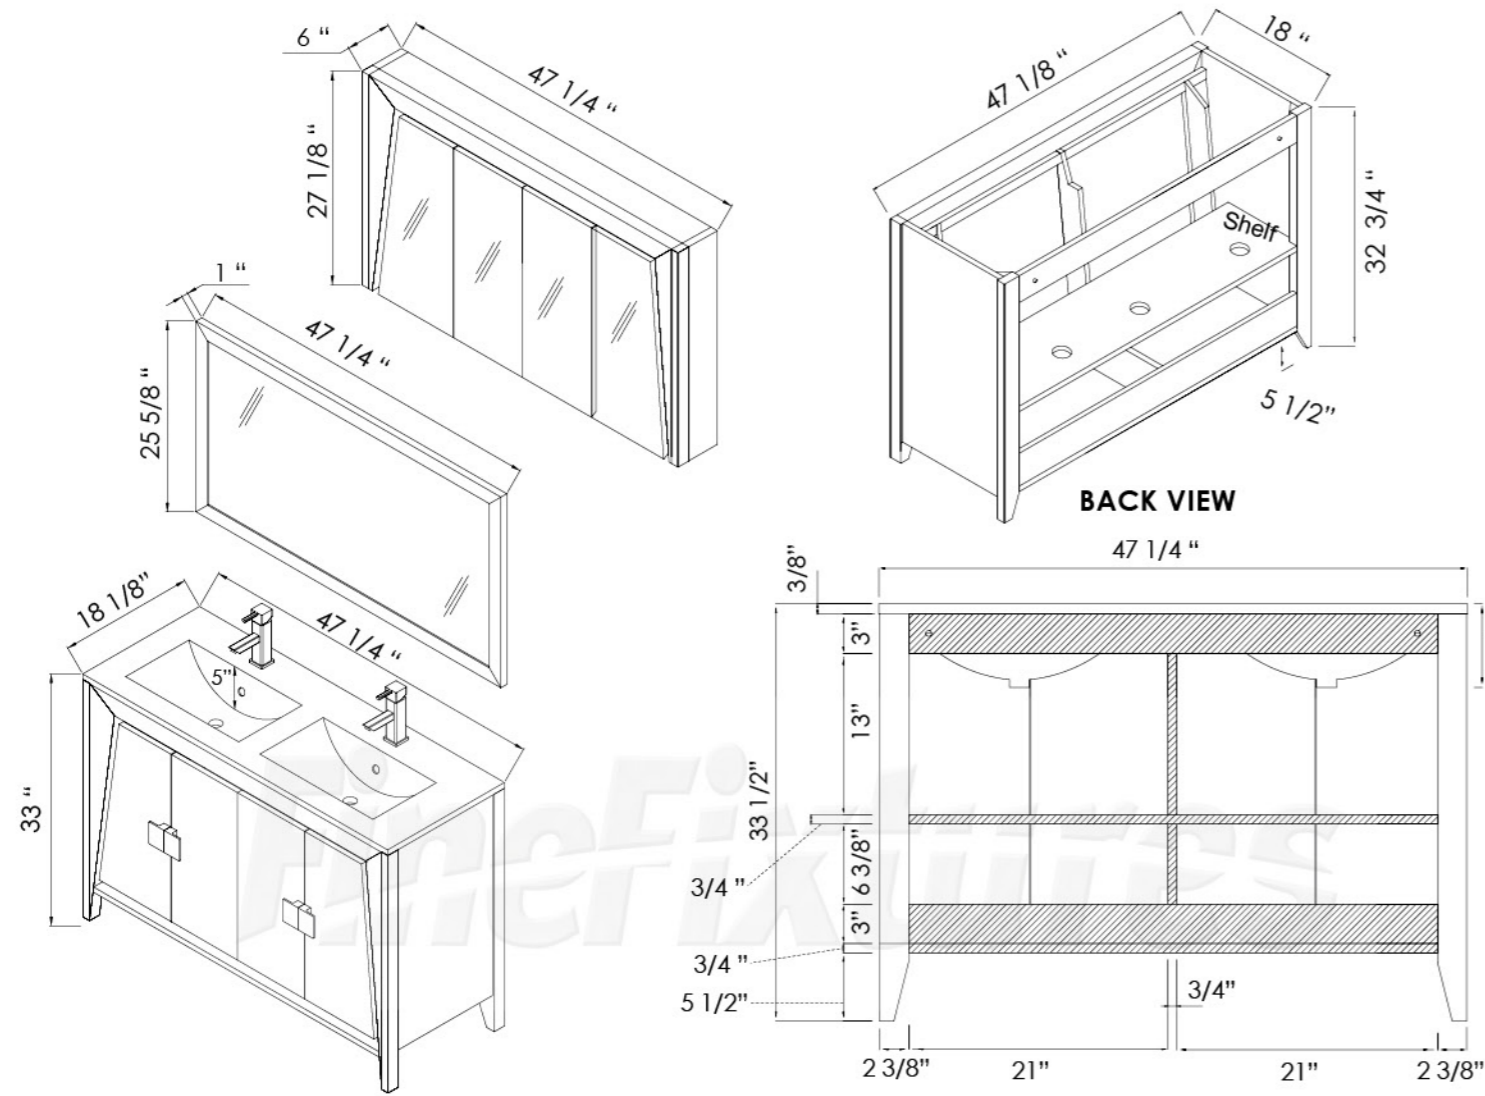

ITEM	MODEL NO.	COLOR	DIMENSIONS Width x Depth x Height
VANITY	IL24EB IL24WT IL24WH	EBONY WAVE WHEAT WHITE GRAIN TOUCH	23 1/2" X 18" X 32 3/4"
SINK THICK TOP SINK	VE2418W VE2418W-T	WHITE WHITE	23 5/8" X 18 1/8" X 7" 23 5/8" X 18 1/8" X 7"
MIRROR	ILM24EB MAM24WT ILM24WH	EBONY WAVE WHEAT WHITE GRAIN TOUCH	21 5/8" X 1" X 33 1/2"
MEDICINE CABINET	ILMC24EB ILMC24WT ILMC24WH	EBONY WAVE WHEAT WHITE GRAIN TOUCH	23 5/8" X 6" X 27 1/8"

ITEM	MODEL NO.	COLOR	DIMENSIONS Width x Depth x Height
VANITY	IL36EB IL36WT IL36WH	EBONY WAVE WHEAT WHITE GRAIN TOUCH	35 3/8" X 18" X 32 3/4"
SINK THICK TOP SINK	VE3618W VE3618W-T	WHITE WHITE	35 1/2" X 18 1/8" X 7" 35 1/2" X 18 1/8" X 7"
MIRROR	ILM30EB MAM30WT ILM30WH	EBONY WAVE WHEAT WHITE GRAIN TOUCH	29 1/2" X 1" X 33 1/2"
MEDICINE CABINET	ILMC36EB ILMC36WT ILMC36WH	EBONY WAVE WHEAT WHITE GRAIN TOUCH	35 1/2" X 6" X 27 1/8"

IMPERIAL II 48" Specifications

IMPERIAL II 60" Specifications

ITEM	MODEL NO.	COLOR	DIMENSIONS Width x Depth x Height
VANITY	IL48EB IL48WT IL48WH	EBONY WAVE WHEAT WHITE GRAIN TOUCH	47 1/8" X 18" X 32 3/4"
SINGLE SINK DOUBLE SINK	VE4818W VE4818DBW	WHITE	47 1/4" X 18 1/8" X 7" 47 1/4" X 18 1/8" X 7"
MIRROR	ILM48EB ILM48WT ILM48WH	EBONY WAVE WHEAT WHITE GRAIN TOUCH	47 1/4" X 1" X 25 5/8"
MEDICINE CABINET	ILMC48EB ILMC48WT ILMC48WH	EBONY WAVE WHEAT WHITE GRAIN TOUCH	47 1/4" X 6" X 27 1/8"

ITEM	MODEL NO.	COLOR	DIMENSIONS Width x Depth x Height
VANITY	IL60EB IL60WT IL60WH	EBONY WAVE WHEAT WHITE GRAIN TOUCH	59" X 20 1/4" X 32 5/8"
QUARTZ TOP SINGLE QUARTZ TOP DOUBLE	IL60MT-S IL60MT-D	WHITE	59 3/8" X 20 1/2" X 3/8"
UNDERMOUNT SINK	UM1812W	WHITE	18 1/2" X 12" X 7 7/8"
MIRROR	ILM60EB ILM60WT ILM60WH	EBONY WAVE WHEAT WHITE GRAIN TOUCH	55 1/8" X 1" X 25 5/8"