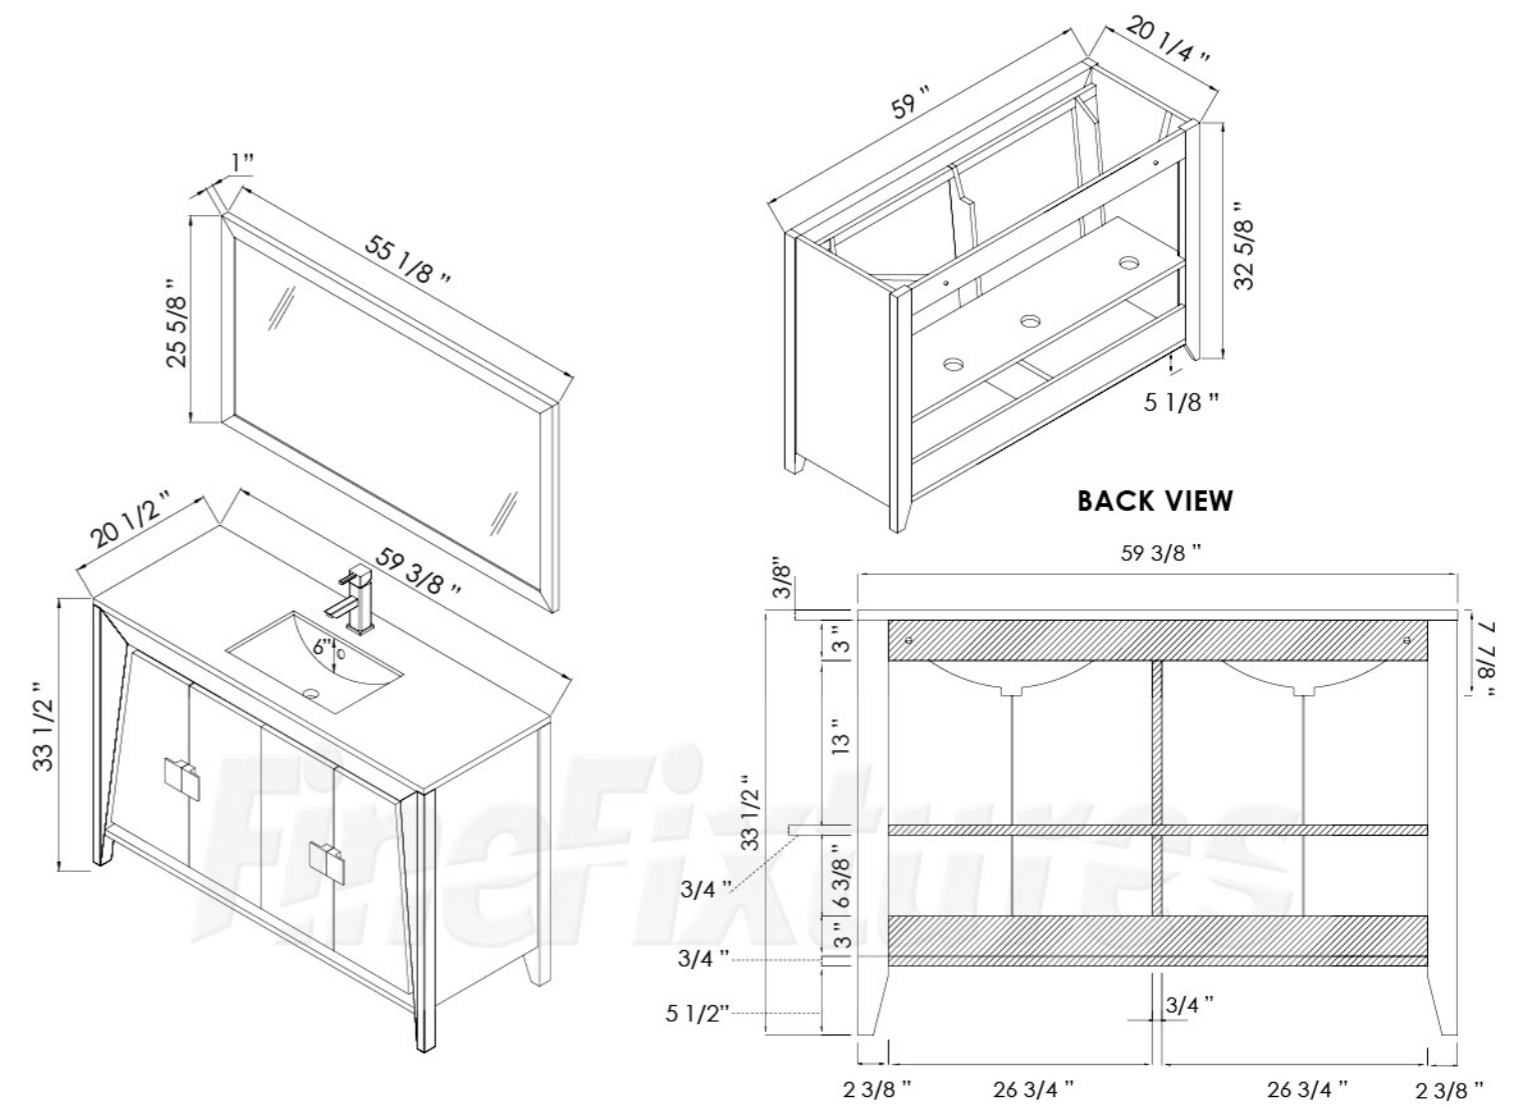

ITEM	MODEL NO.	COLOR	DIMENSIONS Width x Depth x Height
VANITY	IL24EB IL24WT IL24WH	EBONY WAVE WHEAT WHITE GRAIN TOUCH	23 1/2" X 18" X 32 3/4"
SINK THICK TOP SINK	VE2418W VE2418W-T	WHITE WHITE	23 5/8" X 18 1/8" X 7" 23 5/8" X 18 1/8" X 7"
MIRROR	ILM24EB MAM24WT ILM24WH	EBONY WAVE WHEAT WHITE GRAIN TOUCH	21 5/8" X 1" X 33 1/2"
MEDICINE CABINET	ILMC24EB ILMC24WT ILMC24WH	EBONY WAVE WHEAT WHITE GRAIN TOUCH	23 5/8" X 6" X 27 1/8"

ITEM	MODEL NO.	COLOR	DIMENSIONS Width x Depth x Height
VANITY	IL36EB IL36WT IL36WH	EBONY WAVE WHEAT WHITE GRAIN TOUCH	35 3/8" X 18" X 32 3/4"
SINK THICK TOP SINK	VE3618W VE3618W-T	WHITE WHITE	35 1/2" X 18 1/8" X 7" 35 1/2" X 18 1/8" X 7"
MIRROR	ILM30EB MAM30WT ILM30WH	EBONY WAVE WHEAT WHITE GRAIN TOUCH	29 1/2" X 1" X 33 1/2"
MEDICINE CABINET	ILMC36EB ILMC36WT ILMC36WH	EBONY WAVE WHEAT WHITE GRAIN TOUCH	35 1/2" X 6" X 27 1/8"

IMPERIAL II 48" Specifications

IMPERIAL II 60" Specifications

ITEM	MODEL NO.	COLOR	DIMENSIONS Width x Depth x Height
VANITY	IL48EB IL48WT IL48WH	EBONY WAVE WHEAT WHITE GRAIN TOUCH	47 1/8" X 18" X 32 3/4"
SINGLE SINK DOUBLE SINK	VE4818W VE4818DBW	WHITE	47 1/4" X 18 1/8" X 7" 47 1/4" X 18 1/8" X 7"
MIRROR	ILM48EB ILM48WT ILM48WH	EBONY WAVE WHEAT WHITE GRAIN TOUCH	47 1/4" X 1" X 25 5/8"
MEDICINE CABINET	ILMC48EB ILMC48WT ILMC48WH	EBONY WAVE WHEAT WHITE GRAIN TOUCH	47 1/4" X 6" X 27 1/8"

ITEM	MODEL NO.	COLOR	DIMENSIONS Width x Depth x Height
VANITY	IL60EB IL60WT IL60WH	EBONY WAVE WHEAT WHITE GRAIN TOUCH	59" X 20 1/4" X 32 5/8"
QUARTZ TOP SINGLE QUARTZ TOP DOUBLE	IL60MT-S IL60MT-D	WHITE	59 3/8" X 20 1/2" X 3/8"
UNDERMOUNT SINK	UM1812W	WHITE	18 1/2" X 12" X 7 7/8"
MIRROR	ILM60EB ILM60WT ILM60WH	EBONY WAVE WHEAT WHITE GRAIN TOUCH	55 1/8" X 1" X 25 5/8"