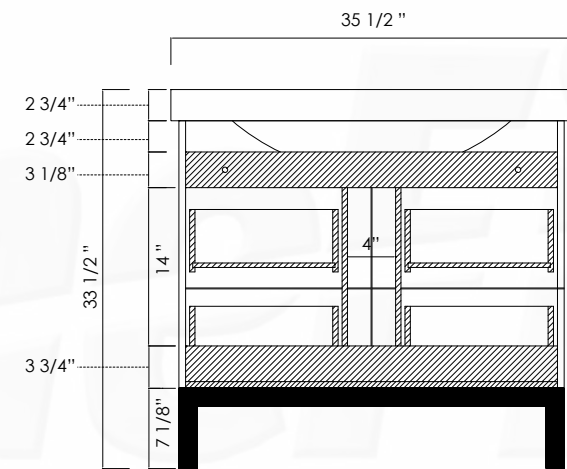

BACK VIEW

BACK VIEW

ITEM	MODEL NO.	COLOR	DIMENSIONS Width x Length x Height
VANITY	FS1611EB FS1611W	EBONY WHITE	16 1/8" x 11 5/8" x 30"
SINK	CT1711W	WHITE	16 7/8" x 11 7/8" x 5 1/8"
MIRROR	FSM11EB MR18WH	EBONY WHITE	17 3/4" x 1" x 33 1/2"

ITEM	MODEL NO.	COLOR	DIMENSIONS Width x Length x Height
VANITY	FA2130EB FA2130W	EBONY WHITE	22" x 17 1/4" x 30 3/4"
SINK	CT1318W1	WHITE	23 5/8" x 18 1/8" x 7"
MIRROR	FAM22EB FAM22W	EBONY WHITE	21 5/8" x 1" x 33 1/2"

BACK VIEW

ITEM	MODEL NO.	COLOR	DIMENSIONS Width x Length x Height
VANITY	FS3331EB FS3331W	EBONY WHITE	34" x 17 3/4" x 30 3/4"
SINK	CT3519W1	WHITE	35 1/2" x 18 1/2" x 7"
MIRROR	FAM30EB FAM30W	EBONY WHITE	29 1/2" x 1" x 33 1/2"