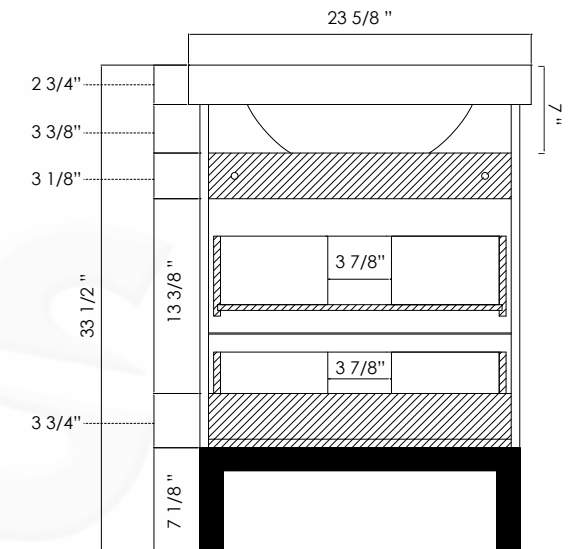

BACK VIEW

BACK VIEW

ITEM	MODEL NO.	COLOR	DIMENSIONS Width x Length x Height
VANITY	FS1611EB FS1611W	EBONY WHITE	16 1/8" x 11 5/8" x 30"
SINK	CT1711W	WHITE	16 7/8" x 11 7/8" x 5 1/8"
MIRROR	FSM11EB MR18WH	EBONY WHITE	17 3/4" x 1" x 33 1/2"

ITEM	MODEL NO.	COLOR	DIMENSIONS Width x Length x Height
VANITY	FA2130EB FA2130W	EBONY WHITE	22" x 17 1/4" x 30 3/4"
SINK	CT1318W1	WHITE	23 5/8" x 18 1/8" x 7"
MIRROR	FAM22EB FAM22W	EBONY WHITE	21 5/8" x 1" x 33 1/2"

BACK VIEW

ITEM	MODEL NO.	COLOR	DIMENSIONS Width x Length x Height
VANITY	FS3331EB FS3331W	EBONY WHITE	34" x 17 3/4" x 30 3/4"
SINK	CT3519W1	WHITE	35 1/2" x 18 1/2" x 7"
MIRROR	FAM30EB FAM30W	EBONY WHITE	29 1/2" x 1" x 33 1/2"