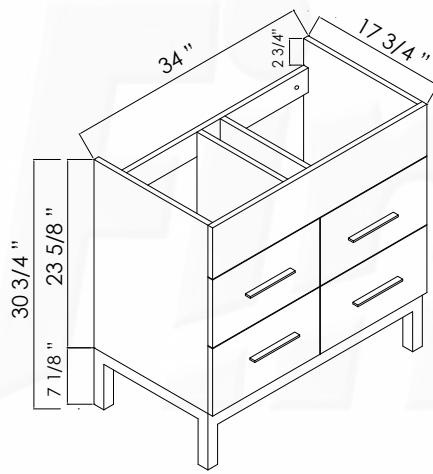

BACK VIEW

BACK VIEW

ITEM	MODEL NO.	COLOR	DIMENSIONS Width x Length x Height
VANITY	FS1611EB FS1611W	EBONY WHITE	16 1/8" x 11 5/8" x 30"
SINK	CT1711W	WHITE	16 7/8" x 11 7/8" x 5 1/8"
MIRROR	FSM11EB MR18WH	EBONY WHITE	17 3/4" x 1" x 33 1/2"

ITEM	MODEL NO.	COLOR	DIMENSIONS Width x Length x Height
VANITY	FA2130EB FA2130W	EBONY WHITE	22" x 17 1/4" x 30 3/4"
SINK	CT1318W1	WHITE	23 5/8" x 18 1/8" x 7"
MIRROR	FAM22EB FAM22W	EBONY WHITE	21 5/8" x 1" x 33 1/2"

BACK VIEW

ITEM	MODEL NO.	COLOR	DIMENSIONS Width x Length x Height
VANITY	FS3331EB FS3331W	EBONY WHITE	34" x 17 3/4" x 30 3/4"
SINK	CT3519W1	WHITE	35 1/2" x 18 1/2" x 7"
MIRROR	FAM30EB FAM30W	EBONY WHITE	29 1/2" x 1" x 33 1/2"