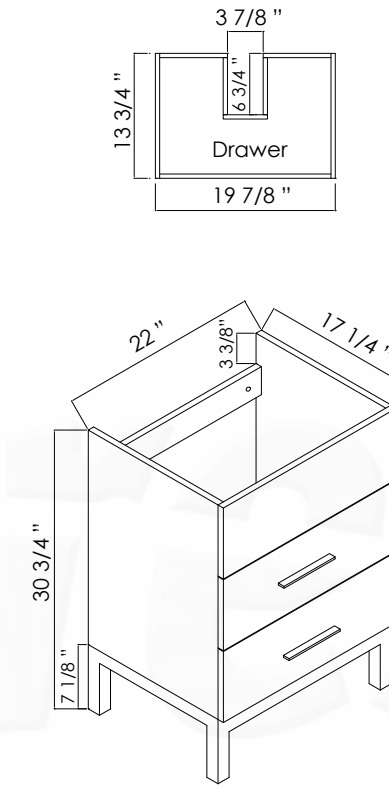

BACK VIEW

BACK VIEW

ITEM	MODEL NO.	COLOR	DIMENSIONS Width x Length x Height
VANITY	FS1611EB FS1611W	EBONY WHITE	16 1/8" x 11 5/8" x 30"
SINK	CT1711W	WHITE	16 7/8" x 11 7/8" x 5 1/8"
MIRROR	FSM11EB MR18WH	EBONY WHITE	17 3/4" x 1" x 33 1/2"

ITEM	MODEL NO.	COLOR	DIMENSIONS Width x Length x Height
VANITY	FA2130EB FA2130W	EBONY WHITE	22" x 17 1/4" x 30 3/4"
SINK	CT1318W1	WHITE	23 5/8" x 18 1/8" x 7"
MIRROR	FAM22EB FAM22W	EBONY WHITE	21 5/8" x 1" x 33 1/2"

BACK VIEW

ITEM	MODEL NO.	COLOR	DIMENSIONS Width x Length x Height
VANITY	FS3331EB FS3331W	EBONY WHITE	34" x 17 3/4" x 30 3/4"
SINK	CT3519W1	WHITE	35 1/2" x 18 1/2" x 7"
MIRROR	FAM30EB FAM30W	EBONY WHITE	29 1/2" x 1" x 33 1/2"