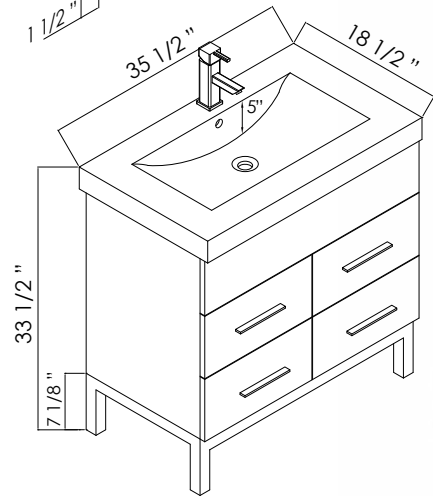

BACK VIEW

BACK VIEW

ITEM	MODEL NO.	COLOR	DIMENSIONS Width x Length x Height
VANITY	FS1611EB FS1611W	EBONY WHITE	16 1/8" x 11 5/8" x 30"
SINK	CT1711W	WHITE	16 7/8" x 11 7/8" x 5 1/8"
MIRROR	FSM11EB MR18WH	EBONY WHITE	17 3/4" x 1" x 33 1/2"

ITEM	MODEL NO.	COLOR	DIMENSIONS Width x Length x Height
VANITY	FA2130EB FA2130W	EBONY WHITE	22" x 17 1/4" x 30 3/4"
SINK	CT1318W1	WHITE	23 5/8" x 18 1/8" x 7"
MIRROR	FAM22EB FAM22W	EBONY WHITE	21 5/8" x 1" x 33 1/2"

BACK VIEW

ITEM	MODEL NO.	COLOR	DIMENSIONS Width x Length x Height
VANITY	FS3331EB FS3331W	EBONY WHITE	34" x 17 3/4" x 30 3/4"
SINK	CT3519W1	WHITE	35 1/2" x 18 1/2" x 7"
MIRROR	FAM30EB FAM30W	EBONY WHITE	29 1/2" x 1" x 33 1/2"