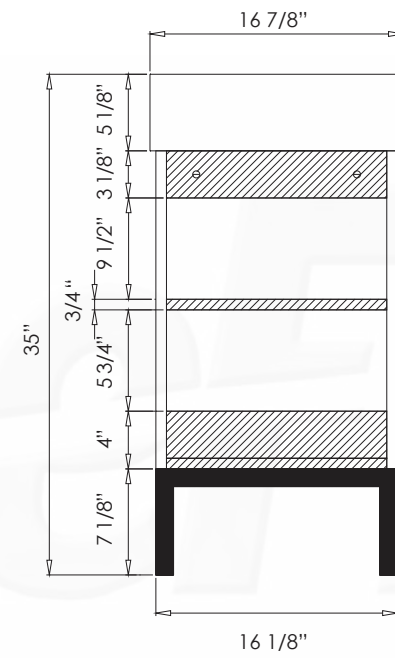

BACK VIEW

BACK VIEW

ITEM	MODEL NO.	COLOR	DIMENSIONS Width x Length x Height
VANITY	FS1611EB FS1611W	EBONY WHITE	16 1/8" x 11 5/8" x 30"
SINK	CT1711W	WHITE	16 7/8" x 11 7/8" x 5 1/8"
MIRROR	FSM11EB MR18WH	EBONY WHITE	17 3/4" x 1" x 33 1/2"

ITEM	MODEL NO.	COLOR	DIMENSIONS Width x Length x Height
VANITY	FA2130EB FA2130W	EBONY WHITE	22" x 17 1/4" x 30 3/4"
SINK	CT1318W1	WHITE	23 5/8" x 18 1/8" x 7"
MIRROR	FAM22EB FAM22W	EBONY WHITE	21 5/8" x 1" x 33 1/2"

BACK VIEW

ITEM	MODEL NO.	COLOR	DIMENSIONS Width x Length x Height
VANITY	FS3331EB FS3331W	EBONY WHITE	34" x 17 3/4" x 30 3/4"
SINK	CT3519W1	WHITE	35 1/2" x 18 1/2" x 7"
MIRROR	FAM30EB FAM30W	EBONY WHITE	29 1/2" x 1" x 33 1/2"