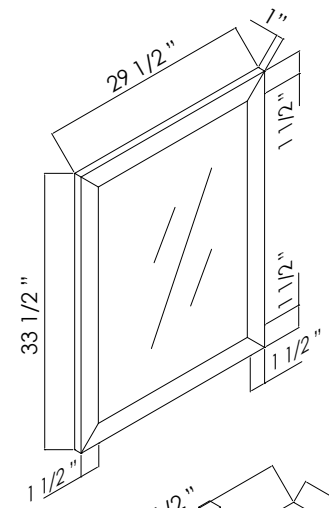

BACK VIEW

BACK VIEW

ITEM	MODEL NO.	COLOR	DIMENSIONS Width x Length x Height
VANITY	FS1611EB FS1611W	EBONY WHITE	16 1/8" x 11 5/8" x 30"
SINK	CT1711W	WHITE	16 7/8" x 11 7/8" x 5 1/8"
MIRROR	FSM11EB MR18WH	EBONY WHITE	17 3/4" x 1" x 33 1/2"

ITEM	MODEL NO.	COLOR	DIMENSIONS Width x Length x Height
VANITY	FA2130EB FA2130W	EBONY WHITE	22" x 17 1/4" x 30 3/4"
SINK	CT1318W1	WHITE	23 5/8" x 18 1/8" x 7"
MIRROR	FAM22EB FAM22W	EBONY WHITE	21 5/8" x 1" x 33 1/2"

BACK VIEW

ITEM	MODEL NO.	COLOR	DIMENSIONS Width x Length x Height
VANITY	FS3331EB FS3331W	EBONY WHITE	34" x 17 3/4" x 30 3/4"
SINK	CT3519W1	WHITE	35 1/2" x 18 1/2" x 7"
MIRROR	FAM30EB FAM30W	EBONY WHITE	29 1/2" x 1" x 33 1/2"