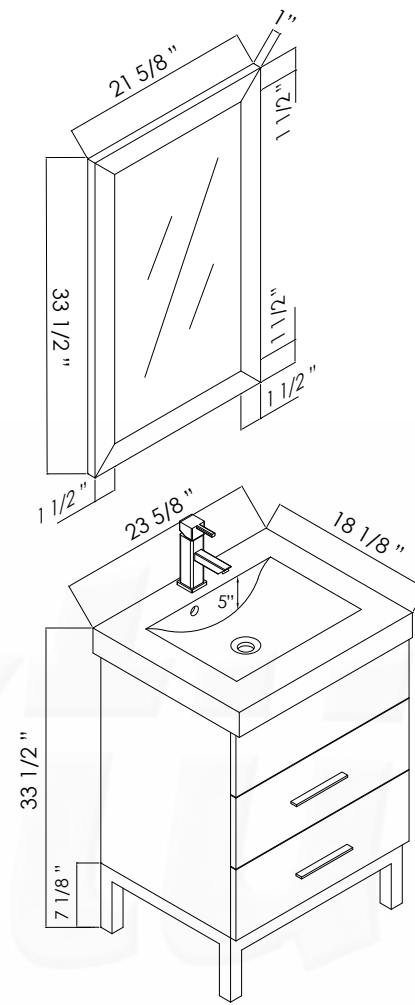

BACK VIEW

BACK VIEW

ITEM	MODEL NO.	COLOR	DIMENSIONS Width x Length x Height
VANITY	FS1611EB FS1611W	EBONY WHITE	16 1/8" x 11 5/8" x 30"
SINK	CT1711W	WHITE	16 7/8" x 11 7/8" x 5 1/8"
MIRROR	FSM11EB MR18WH	EBONY WHITE	17 3/4" x 1" x 33 1/2"

ITEM	MODEL NO.	COLOR	DIMENSIONS Width x Length x Height
VANITY	FA2130EB FA2130W	EBONY WHITE	22" x 17 1/4" x 30 3/4"
SINK	CT1318W1	WHITE	23 5/8" x 18 1/8" x 7"
MIRROR	FAM22EB FAM22W	EBONY WHITE	21 5/8" x 1" x 33 1/2"

BACK VIEW

ITEM	MODEL NO.	COLOR	DIMENSIONS Width x Length x Height
VANITY	FS3331EB FS3331W	EBONY WHITE	34" x 17 3/4" x 30 3/4"
SINK	CT3519W1	WHITE	35 1/2" x 18 1/2" x 7"
MIRROR	FAM30EB FAM30W	EBONY WHITE	29 1/2" x 1" x 33 1/2"